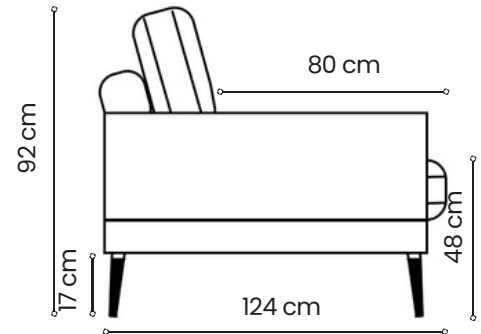

The image shows a highly detailed and ornate interior space. The ceiling is a vaulted archway covered in intricate white plasterwork, featuring floral and scrollwork designs. Below the ceiling, a decorative horizontal band with repeating patterns separates it from the wall. The wall itself is composed of large, arched panels, each containing a piece of artwork with a distressed, layered appearance in shades of brown, tan, and blue. In the foreground, a modern, light-colored fabric sofa with dark legs is positioned. It has several pillows, including a dark patterned one and a plain white one. To the left of the sofa, a small, round, dark-colored side table with a gold-colored base holds a large, ornate vase filled with a bouquet of flowers, including purple and red blooms and dried branches with red berries. The floor is made of light-colored stone tiles.

## Elements of the collection (dimensions: wide, deep, high)

**1,7 W**

124 x 124 x 92 cm

**3,9 W**

246 x 124 x 92 cm

**4,3 W**

286 x 124 x 92 cm

**P**

122 x 62 x 48

**P**

122 x 122 x 48