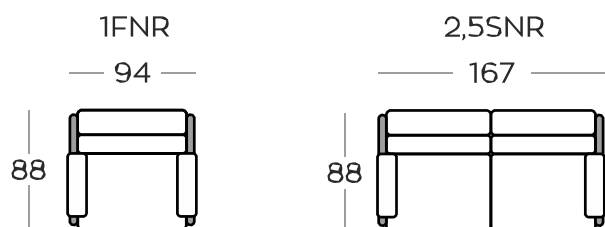

Kokoro

Productsheet

Height of the elements: **82**