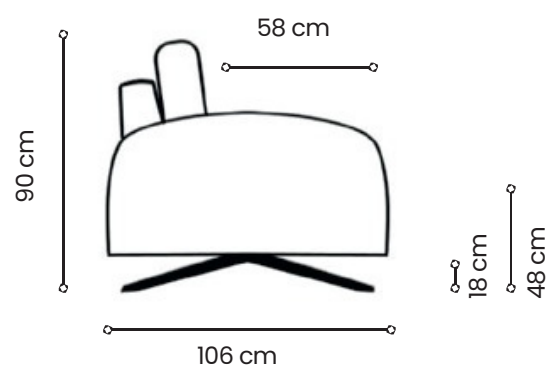

*Xavier*  
*Productsheet*

**Elements of the collection** (dimensions: wide, deep, high)

**Explanation of the elements:**

- W** = Element with armrests on both sides
- L/R** = Element with armrest on the left or right side
- L** = Element with armrest on the left side
- R** = Element with armrest on the right side
- N** = Element with no armrest
- P** = Pouffe element
- DP** = Decorative Pillow

**2,4 W**

168 x 106 x 90 cm

**3,6 W**

188 x 106 x 90 cm

**3,8 W**

208 x 106 x 90 cm

**2,4 L**

154 x 106 x 90 cm

**3,6 L**

174 x 106 x 90 cm

**3,8 L**

194 x 106 x 90 cm

**OTMC L**

258 x 106 x 90 cm

**OTMC R**

258 x 106 x 90 cm

**2,4 R**

154 x 106 x 90 cm

**3,6 R**

174 x 106 x 90 cm

**3,8 R**

194 x 106 x 90 cm

**ML**

108 x 164 x 90 cm