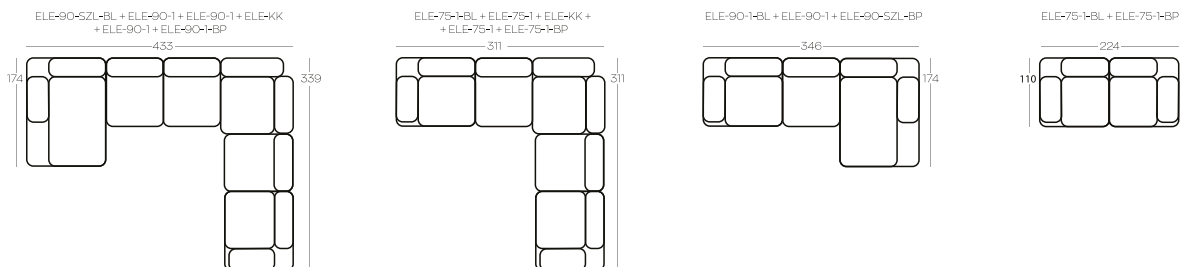

ELEMENTS of the collection

Exemplary SET-UPS

Height of the elements: **104**

Height of the hocker: **47**

Dimensions in centimeters

The set-ups' elements are not permanently connected. You can change the set-up at any moment.

ELE-75-1	1-seater element, no side panels
ELE-75-1-BL	1-seater element, left side
ELE-75-1-BP	1-seater element, right side
ELE-75-SZL-BL	Chaise longue element, left side
ELE-75-SZL-BP	Chaise longue element, right side
ELE-90-1	1-seater element, no side panels
ELE-90-1-BL	1-seater element, left side
ELE-90-1-BP	1-seater element, right side
ELE-90-SZL-BL	Chaise longue element, left side
ELE-90-SZL-BP	Chaise longue element, right side
ELE-KK	Corner element
P.	Hocker