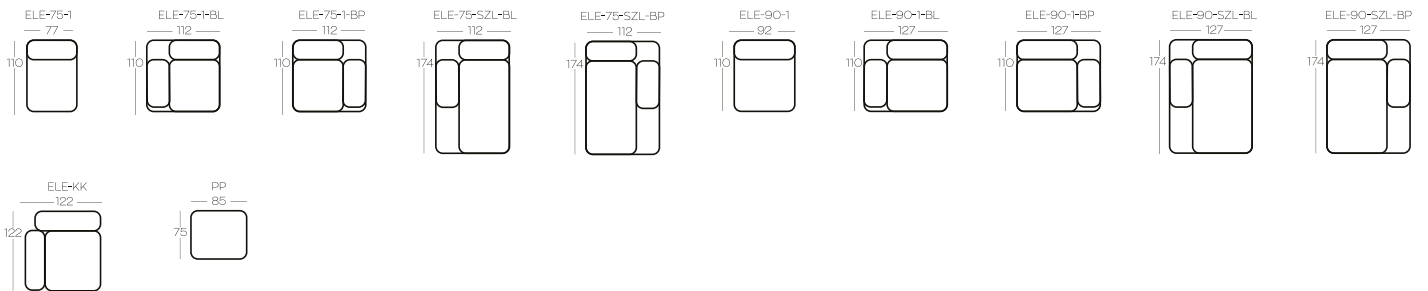

ELEMENTS of the collection

Exemplary SET-UPS

Height of the elements: **104**

Height of the hocker: **47**

Dimensions in centimeters

The set-ups' elements are not permanently connected. You can change the set-up at any moment.

ELE-75-1	1-seater element, no side panels
ELE-75-1-BL	1-seater element, left side
ELE-75-1-BP	1-seater element, right side
ELE-75-SZL-BL	Chaise longue element, left side
ELE-75-SZL-BP	Chaise longue element, right side
ELE-90-1	1-seater element, no side panels
ELE-90-1-BL	1-seater element, left side
ELE-90-1-BP	1-seater element, right side
ELE-90-SZL-BL	Chaise longue element, left side
ELE-90-SZL-BP	Chaise longue element, right side
ELE-KK	Corner element
P.	Hocker