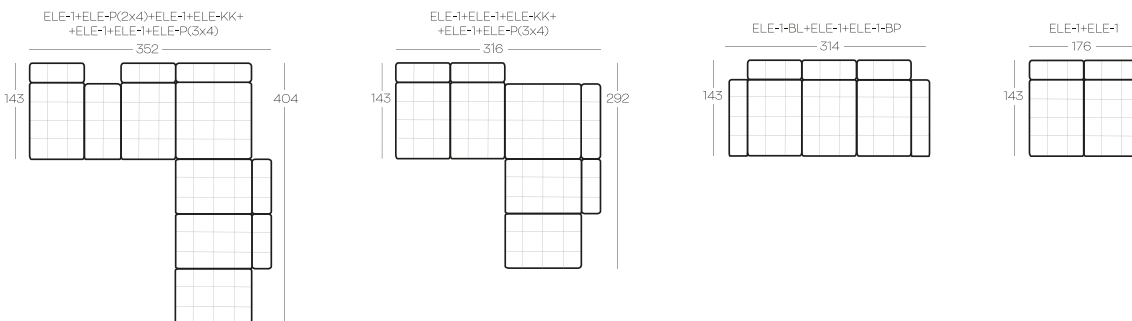

ELEMENTS of the collection

Exemplary SET-UPS

Height of the elements: **94**

Height of the hockers: **40**

Dimensions in centimetres

ELE-1	1-seater element
ELE-1-BL	1-seater element, left side panel
ELE-1-BP	1-seater element, right side panel
ELE-KK	Corner element
ELE-P(3x4)	Hocker
ELE-P(2x4)	Hocker