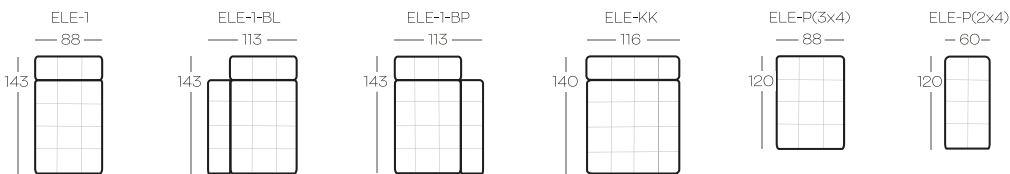

ELEMENTS of the collection

Exemplary SET-UPS

Height of the elements: **94**

Height of the hockers: **40**

Dimensions in centimetres

ELE-1	1-seater element
ELE-1-BL	1-seater element, left side panel
ELE-1-BP	1-seater element, right side panel
ELE-KK	Corner element
ELE-P(3x4)	Hocker
ELE-P(2x4)	Hocker