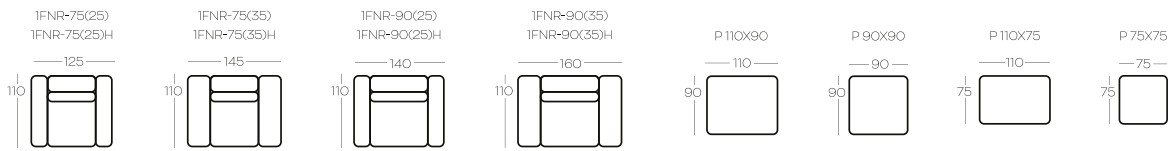

## Exemplary **SET-UPS**

- Backrest cushions: feather or silicone fluff
- Option: induction charger and / or usb port

Height of the elements: **96**

Height of the hocker: **42**

Height of the side panels: lower **48**, higher (H) **54**