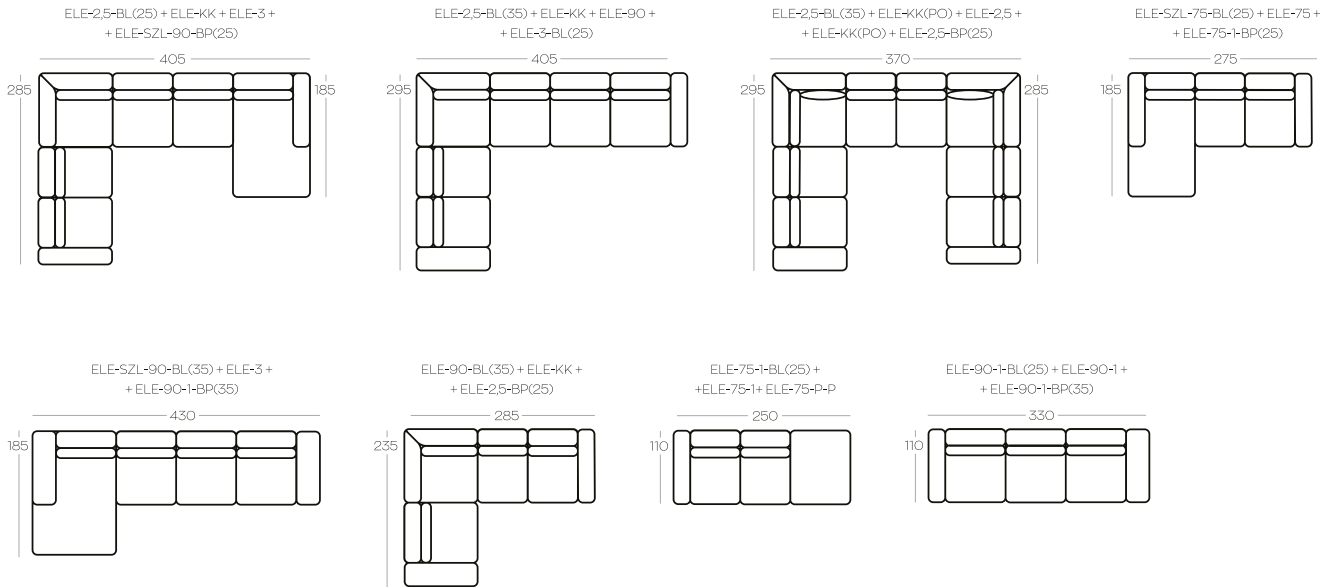

Exemplary **SET-UPS**