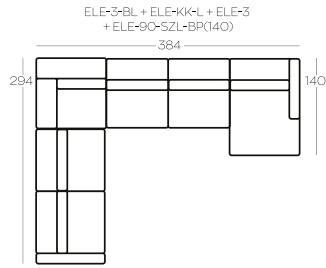

## Exemplary SET-UPS

👉 Backrest cushions: feather or silicone flu

👉 Option: usb port

Height of the elements: 86

Height of the hocker: 41

Dimensions in centimetres

MAISON  
LA VIE

ELE-75-1	1-seater element, no side panels
ELE-75-1-BL	1-seater element, left side
ELE-75-1-BP	1-seater element, right side
ELE-75-SZL-BL(175)	Element chaise longue (175), left side
ELE-75-SZL-BP(175)	Element chaise longue (175), right side
ELE-75-SZL-BL(140)	Element chaise longue (140), left side
ELE-75-SZL-BP(140)	Element chaise longue (140), right side
ELE-90-1	1-seater element, no side panels
ELE-90-1-BL	1-seater element, left side
ELE-90-1-BP	1-seater element, right side
ELE-90-SZL-BL(175)	Element chaise longue (175), left side
ELE-90-SZL-BP(175)	Element chaise longue (175), right side
ELE-90-SZL-BL(140)	Element chaise longue (140), left side
ELE-90-SZL-BP(140)	Element chaise longue (140), right side
ELE-2,5	2,5-seater element, no side panels
ELE-2,5-BL	2,5-seater element, left side
ELE-2,5-BP	2,5-seater element, right side
ELE-3	3-seater element, no side panels
ELE-3-BL	3-seater element, left side
ELE-3-BP	3-seater element, right side
ELE-KK	Corner element
3SNR	3 seater
2,5SNR	2,5 seater
1FNR-75	Armchair
1FNR-90	Armchair
P90x90	Hocker
P75x75	Hocker