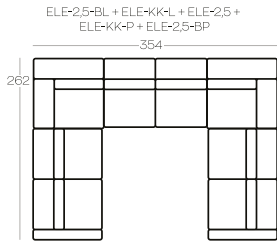

## Exemplary SET-UPS

👉 Backrest cushions: feather or silicone flu

👉 Option: usb port

Height of the elements: 86

Height of the hocker: 41

Dimensions in centimetres

MAISON  
LA VIE

ELE-75-1	1-seater element, no side panels
ELE-75-1-BL	1-seater element, left side
ELE-75-1-BP	1-seater element, right side
ELE-75-SZL-BL(175)	Element chaise longue (175), left side
ELE-75-SZL-BP(175)	Element chaise longue (175), right side
ELE-75-SZL-BL(140)	Element chaise longue (140), left side
ELE-75-SZL-BP(140)	Element chaise longue (140), right side
ELE-90-1	1-seater element, no side panels
ELE-90-1-BL	1-seater element, left side
ELE-90-1-BP	1-seater element, right side
ELE-90-SZL-BL(175)	Element chaise longue (175), left side
ELE-90-SZL-BP(175)	Element chaise longue (175), right side
ELE-90-SZL-BL(140)	Element chaise longue (140), left side
ELE-90-SZL-BP(140)	Element chaise longue (140), right side
ELE-2,5	2,5-seater element, no side panels
ELE-2,5-BL	2,5-seater element, left side
ELE-2,5-BP	2,5-seater element, right side
ELE-3	3-seater element, no side panels
ELE-3-BL	3-seater element, left side
ELE-3-BP	3-seater element, right side
ELE-KK	Corner element
3SNR	3 seater
2,5SNR	2,5 seater
1FNR-75	Armchair
1FNR-90	Armchair
P90x90	Hocker
P75x75	Hocker