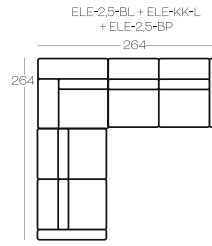

## Exemplary SET-UPS

👉 Backrest cushions: feather or silicone flu

👉 Option: usb port

Height of the elements: 86

Height of the hocker: 41

Dimensions in centimetres

MAISON  
LA VIE

ELE-75-1	1-seater element, no side panels
ELE-75-1-BL	1-seater element, left side
ELE-75-1-BP	1-seater element, right side
ELE-75-SZL-BL(175)	Element chaise longue (175), left side
ELE-75-SZL-BP(175)	Element chaise longue (175), right side
ELE-75-SZL-BL(140)	Element chaise longue (140), left side
ELE-75-SZL-BP(140)	Element chaise longue (140), right side
ELE-90-1	1-seater element, no side panels
ELE-90-1-BL	1-seater element, left side
ELE-90-1-BP	1-seater element, right side
ELE-90-SZL-BL(175)	Element chaise longue (175), left side
ELE-90-SZL-BP(175)	Element chaise longue (175), right side
ELE-90-SZL-BL(140)	Element chaise longue (140), left side
ELE-90-SZL-BP(140)	Element chaise longue (140), right side
ELE-2,5	2,5-seater element, no side panels
ELE-2,5-BL	2,5-seater element, left side
ELE-2,5-BP	2,5-seater element, right side
ELE-3	3-seater element, no side panels
ELE-3-BL	3-seater element, left side
ELE-3-BP	3-seater element, right side
ELE-KK	Corner element
3SNR	3 seater
2,5SNR	2,5 seater
1FNR-75	Armchair
1FNR-90	Armchair
P90x90	Hocker
P75x75	Hocker