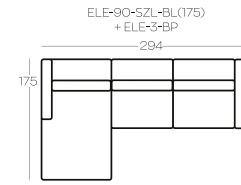

## ELEMENTS of the collection

## Exemplary SET-UPS

👉 Backrest cushions: feather or silicone flu

👉 Option: usb port

Height of the elements: 86

Height of the hocker: 41

Dimensions in centimetres

MAISON  
LA VIE

ELE-75-1	1-seater element, no side panels
ELE-75-1-BL	1-seater element, left side
ELE-75-1-BP	1-seater element, right side
ELE-75-SZL-BL(175)	Element chaise longue (175), left side
ELE-75-SZL-BP(175)	Element chaise longue (175), right side
ELE-75-SZL-BL(140)	Element chaise longue (140), left side
ELE-75-SZL-BP(140)	Element chaise longue (140), right side
ELE-90-1	1-seater element, no side panels
ELE-90-1-BL	1-seater element, left side
ELE-90-1-BP	1-seater element, right side
ELE-90-SZL-BL(175)	Element chaise longue (175), left side
ELE-90-SZL-BP(175)	Element chaise longue (175), right side
ELE-90-SZL-BL(140)	Element chaise longue (140), left side
ELE-90-SZL-BP(140)	Element chaise longue (140), right side
ELE-2,5	2,5-seater element, no side panels
ELE-2,5-BL	2,5-seater element, left side
ELE-2,5-BP	2,5-seater element, right side
ELE-3	3-seater element, no side panels
ELE-3-BL	3-seater element, left side
ELE-3-BP	3-seater element, right side
ELE-KK	Corner element
3SNR	3 seater
2,5SNR	2,5 seater
1FNR-75	Armchair
1FNR-90	Armchair
P90x90	Hocker
P75x75	Hocker