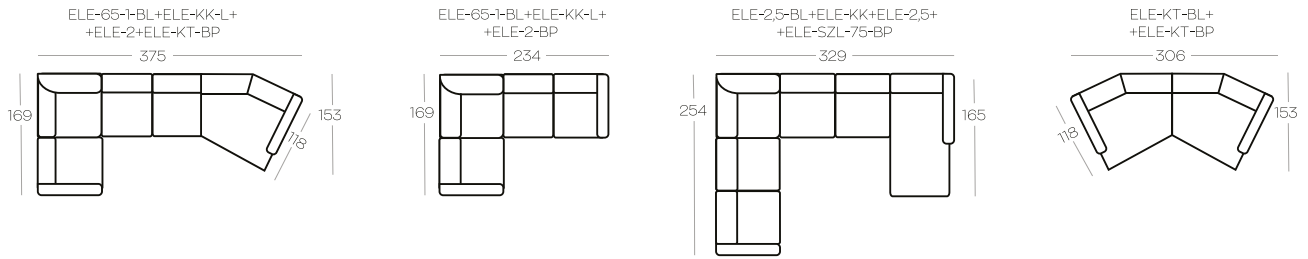

ELEMENTS of the collection

Exemplary **SET-UPS**

 Option: usb port

Height of the elements: 83

Height of the hocker: 41

Dimensions in centimeters

LA VIE
MAISON

ELE-65-1	1-seater element, no side panels
ELE-65-1-BL	1-seater element, left side
ELE-65-1-BP	1-seater element, right side
ELE-75-1	1-seater element, no side panels
ELE-75-1-BL	1-seater element, left side
ELE-75-1-BP	1-seater element, right side
ELE-2	2-seater element, no side panels
ELE-2-BL	2-seater element, left side
ELE-2-BP	2-seater element, right side
ELE-2,5	2,5-seater element, no side panels
ELE-2,5-BL	2,5-seater element, left side
ELE-2,5-BP	2,5-seater element, right side
ELE-3	3-seater element, no side panels
ELE-3-BL	3-seater element, left side
ELE-3-BP	3-seater element, right side
ELE-KK-L	Corner element, left side
ELE-KP-P	Corner element, right side
ELE-KT-L	Triangle element, left side
ELE-KT-P	Triangle element, right side
ELE-65-SZL-BL	Element chaise longue left side
ELE-65-SZL-BP	Element chaise longue, right side
ELE-75-SZL-BL	Element chaise longue, left side
ELE-75-SZL-BP	Element chaise longue, right side
ELE-65-P-L	Element: hocker left side. Note! It has to be a part of a set-up.
ELE-65-P-P.	Element: hocker, right side. Note! It has to be a part of a set-up.
3SNR	3 seater
3SR	3 seater sofa bed
2,5SNR	2,5 seater
2SNR	2 seater
2SR	2 seater sofa bed
1FNR	Armchair
P65x65	Hocker
P75x75	Hocker