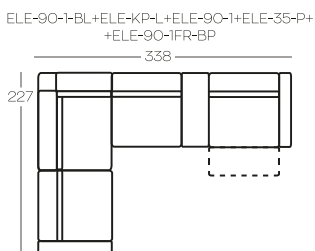

## — ELEMENTS of the collection

Exemplary **SET-UPS**

Option: USB Port

\* Hocker to be used at the end of the set-up

\*\* Hocker to be used in-between other elements of the set-up

Height of the elements: 106