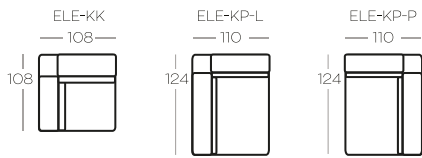

## — ELEMENTS of the collection

Exemplary **SET-UPS**

Option: USB Port

\* Hocker to be used at the end of the set-up

\*\* Hocker to be used in-between other elements of the set-up

Height of the elements: 106