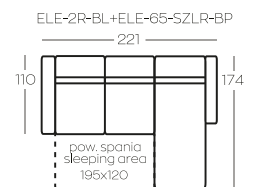

## — ELEMENTS of the collection

Exemplary **SET-UPS**

Option: USB Port

\* Hocker to be used at the end of the set-up

\*\* Hocker to be used in-between other elements of the set-up

Height of the elements: 106