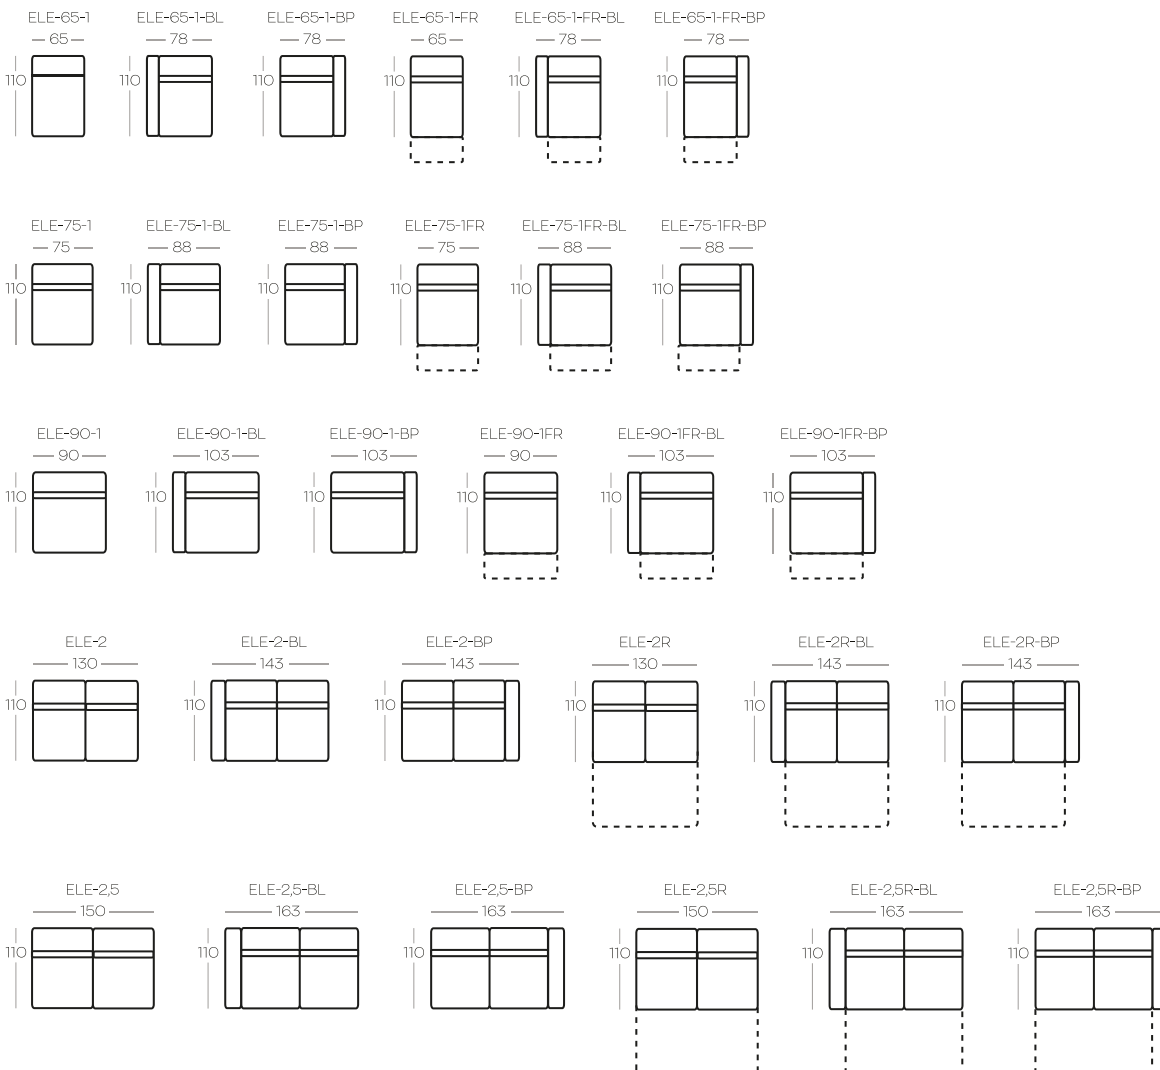

— ELEMENTS of the collection