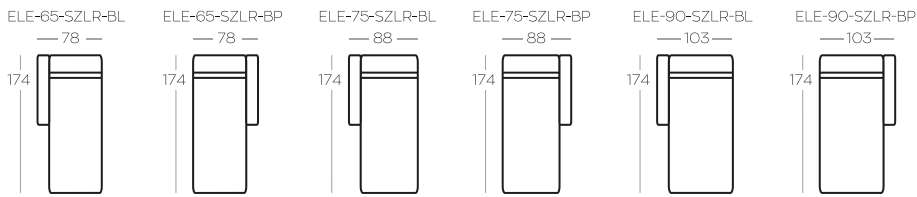

## — ELEMENTS of the collection

Exemplary **SET-UPS**

Option: USB Port

\* Hocker to be used at the end of the set-up

\*\* Hocker to be used in-between other elements of the set-up

Height of the elements: 106