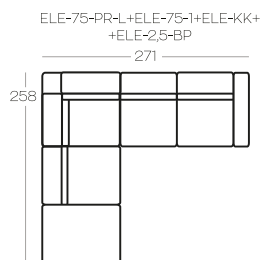

## — ELEMENTS of the collection

Exemplary **SET-UPS**

Option: USB Port

\* Hocker to be used at the end of the set-up

\*\* Hocker to be used in-between other elements of the set-up

Height of the elements: 106