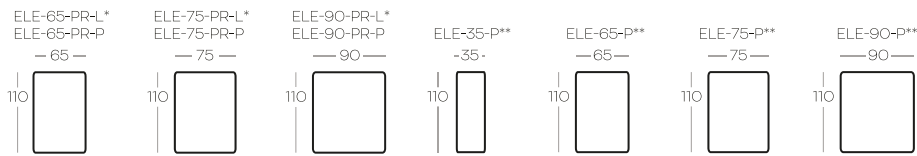

## — ELEMENTS of the collection

Exemplary **SET-UPS**

Option: USB Port

\* Hocker to be used at the end of the set-up

\*\* Hocker to be used in-between other elements of the set-up

Height of the elements: 106