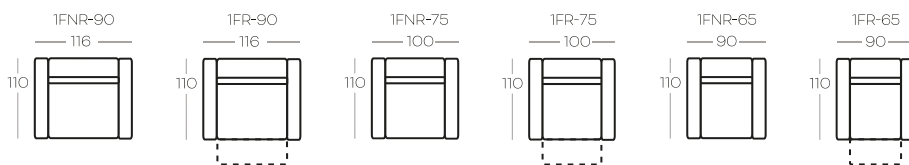

## — ELEMENTS of the collection

Exemplary **SET-UPS**

Option: USB Port

\* Hocker to be used at the end of the set-up

\*\* Hocker to be used in-between other elements of the set-up

Height of the elements: 106