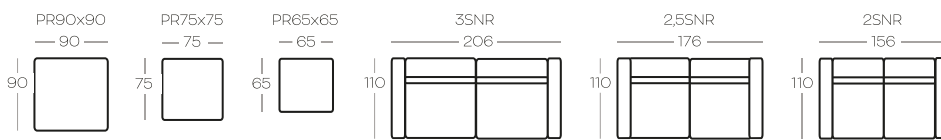

## — ELEMENTS of the collection

Exemplary **SET-UPS**

Option: USB Port

\* Hocker to be used at the end of the set-up

\*\* Hocker to be used in-between other elements of the set-up

Height of the elements: 106