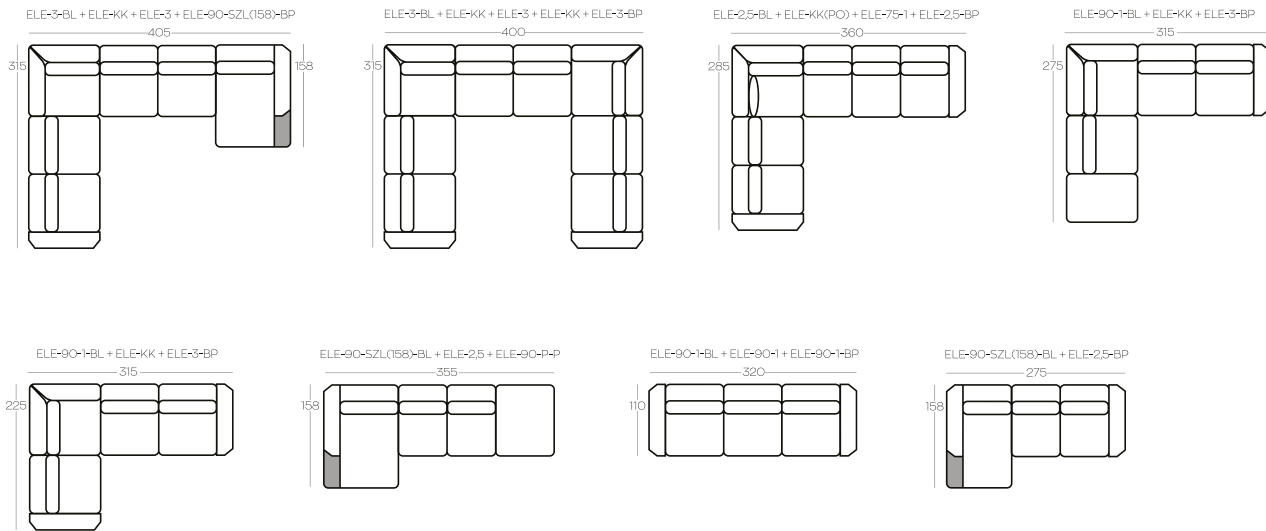

ELEMENTS of the collection

Exemplary **SET-UPS**

-  Backrest cushions: feather or silicone fluff
-  Option: induction charger and / or usb port

Height of the elements: **95**
 Height of the hocker: **46**
 The shelf is marked by grey colour
 Dimensions in centimeters

ELE-75-1	1-seater element, no side panels
ELE-75-1-BL	1-seater element, left side
ELE-75-1-BP	1-seater element, right side
ELE-75-SZL-BL(158)	Element chaise longue (158), left side
ELE-75-SZL-BP(158)	Element chaise longue (158), right side
ELE-75-SZL-BL(185)	Element chaise longue (185), left side
ELE-75-SZL-BP(185)	Element chaise longue (185), right side
ELE-75-P-L	Element: hocker left side. Note! It has to be a part of a set-up.
ELE-75-P-P.	Element: hocker, right side. Note! It has to be a part of a set-up.
ELE-90-1	1-seater element, no side panels
ELE-90-1-BL	1-seater element, left side
ELE-90-1-BP	1-seater element, right side
ELE-90-SZL-BL(158)	Element chaise longue (158), left side
ELE-90-SZL-BP(158)	Element chaise longue (158), right side
ELE-90-SZL-BL(185)	Element chaise longue (185), left side
ELE-90-SZL-BP(185)	Element chaise longue (185), right side
ELE-75-P-L	Element: hocker left side. Note! It has to be a part of a set-up.
ELE-75-P-P.	Element: hocker, right side. Note! It has to be a part of a set-up.
ELE-2,5	2,5-seater element, no side panels
ELE-2,5-BL	2,5-seater element, left side
ELE-2,5-BP	2,5-seater element, right side
ELE-3	3-seater element, no side panels
ELE-3-BL	3-seater element, left side
ELE-3-BP	3-seater element, right side
ELE-KK	Corner element
ELE-KK(PO)	Corner element with a cushion
3SNR	3 seater
2,5SNR	2,5 seater
1FNR-75	Armchair
1FNR-90	Armchair
P110x90	Hocker 110x90
P90x90	Hocker 90x90
P75x75	Hocker 75x75