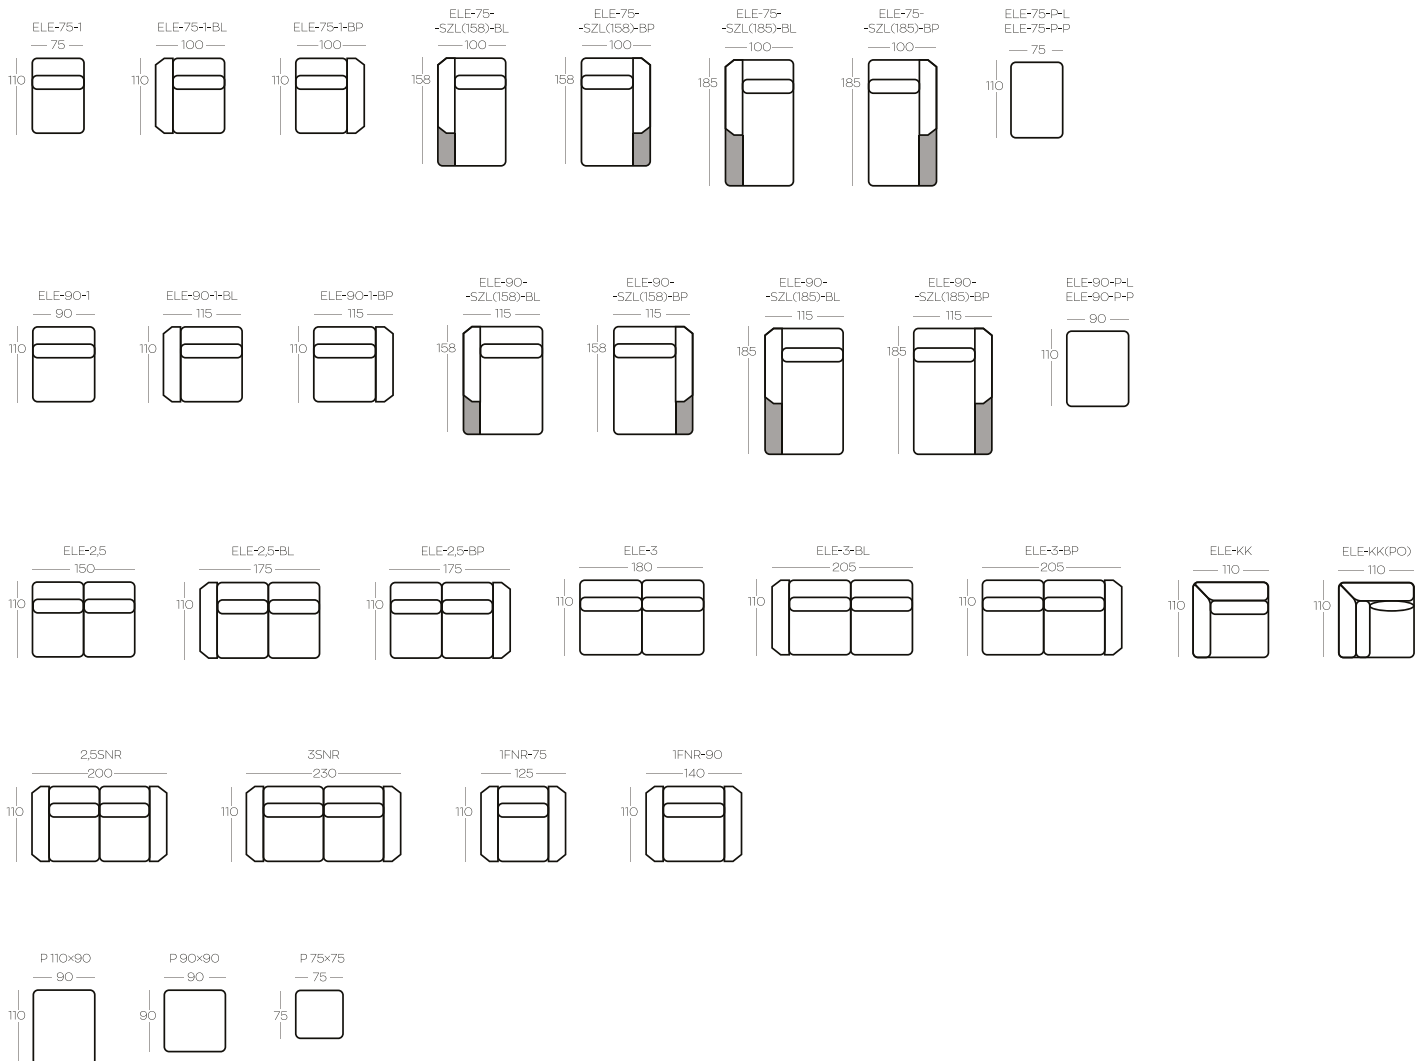

ELEMENTS of the collection

Exemplary **SET-UPS**

-  Backrest cushions: feather or silicone fluff
-  Option: induction charger and / or usb port

Height of the elements: **95**
 Height of the hocker: **46**
 The shelf is marked by grey colour
 Dimensions in centimeters

ELE-75-1	1-seater element, no side panels
ELE-75-1-BL	1-seater element, left side
ELE-75-1-BP	1-seater element, right side
ELE-75-SZL-BL(158)	Element chaise longue (158), left side
ELE-75-SZL-BP(158)	Element chaise longue (158), right side
ELE-75-SZL-BL(185)	Element chaise longue (185), left side
ELE-75-SZL-BP(185)	Element chaise longue (185), right side
ELE-75-P-L	Element: hocker left side. Note! It has to be a part of a set-up.
ELE-75-P-P.	Element: hocker, right side. Note! It has to be a part of a set-up.
ELE-90-1	1-seater element, no side panels
ELE-90-1-BL	1-seater element, left side
ELE-90-1-BP	1-seater element, right side
ELE-90-SZL-BL(158)	Element chaise longue (158), left side
ELE-90-SZL-BP(158)	Element chaise longue (158), right side
ELE-90-SZL-BL(185)	Element chaise longue (185), left side
ELE-90-SZL-BP(185)	Element chaise longue (185), right side
ELE-75-P-L	Element: hocker left side. Note! It has to be a part of a set-up.
ELE-75-P-P.	Element: hocker, right side. Note! It has to be a part of a set-up.
ELE-2,5	2,5-seater element, no side panels
ELE-2,5-BL	2,5-seater element, left side
ELE-2,5-BP	2,5-seater element, right side
ELE-3	3-seater element, no side panels
ELE-3-BL	3-seater element, left side
ELE-3-BP	3-seater element, right side
ELE-KK	Corner element
ELE-KK(PO)	Corner element with a cushion
3SNR	3 seater
2,5SNR	2,5 seater
1FNR-75	Armchair
1FNR-90	Armchair
P110x90	Hocker 110x90
P90x90	Hocker 90x90
P75x75	Hocker 75x75