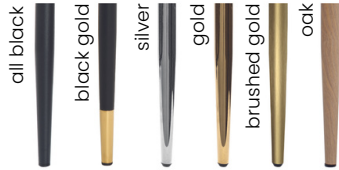

LA VIE  

---

MAISON

Felice Bar Chair  
Productsheet

# FELICE Bar Chair

SKU: 5210104

Stylish bar stool with a universal,  
timeless design.

## LEG COLOURS